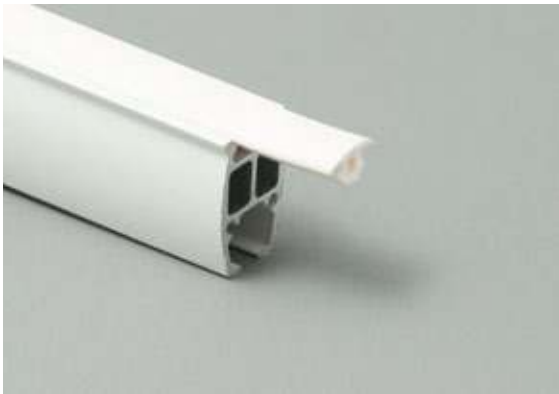

HT - HOSPITAL TRACK

BENDABLE & SUPER SMOOTH

HT - Hospital Track

- Powder coated aluminum track - white
- Special pre-applied dry lubricant for super smooth operation
- Can be bent with 8" radius

H HT1900-580	5.8 mtr (228")	White	pack of 10
H HT1900-700	7 mtr (275")	White	pack of 10

H HT2320 pack of 40

HT - T End Cap

- Used when creating "T" connections

H HT2340 pack of 40

HT 2340 and HT 2400 used to create professional "T" connections

HT - Track Connector

H HT2400 pack of 20

HT - Short Bridge

- Used to join two straight pieces of track

H HT2420 pack of 20

HT - Long Bridge

- Used to join straight and bent tracks

H HT2440 pack of 20

HT - Dust Strip

- Used with suspended tracks to keep dust out of the top channel

H HT2100 50 mtr roll

Suspension Rod

- Can be cut down
- Cut off of pole can be used with parts below for one additional suspension rod

H KS3110-25	39" White		pack of 10
H KS3115-25	59"	White	pack of 10

Suspension Insert Screw