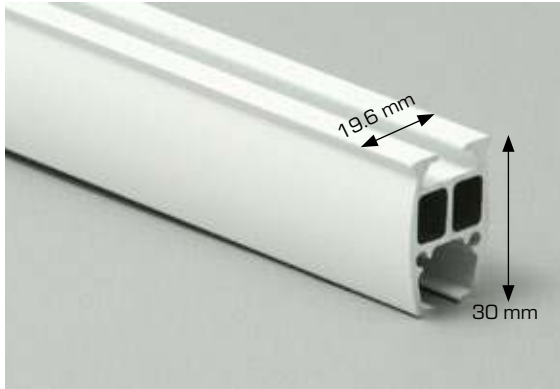

HT - HOSPITAL TRACK

BENDABLE & SUPER SMOOTH

HT - Hospital Track

- Powder coated aluminum track - white
- Special pre-applied dry lubricant for super smooth operation
- Can be bent with 8" radius

H HT1900-580	5.8 mtr (228")	White	pack of 10
H HT1900-700	7 mtr (275")	White	pack of 10

HT - Carrier With Hook

H HT2210 pack of 100

HT - End Stop

H HT2300 pack of 100

Custom Bends Available

- Can be bent with an 8" radius

H BEND HT1900

HT - Flat End Cap

- Used to join two straight pieces of track

H HT2420 pack of 20

HT - Long Bridge

- Used to join straight and bent tracks

H HT2440 pack of 20

HT - Dust Strip

- Used with suspended tracks to keep dust out of the top channel